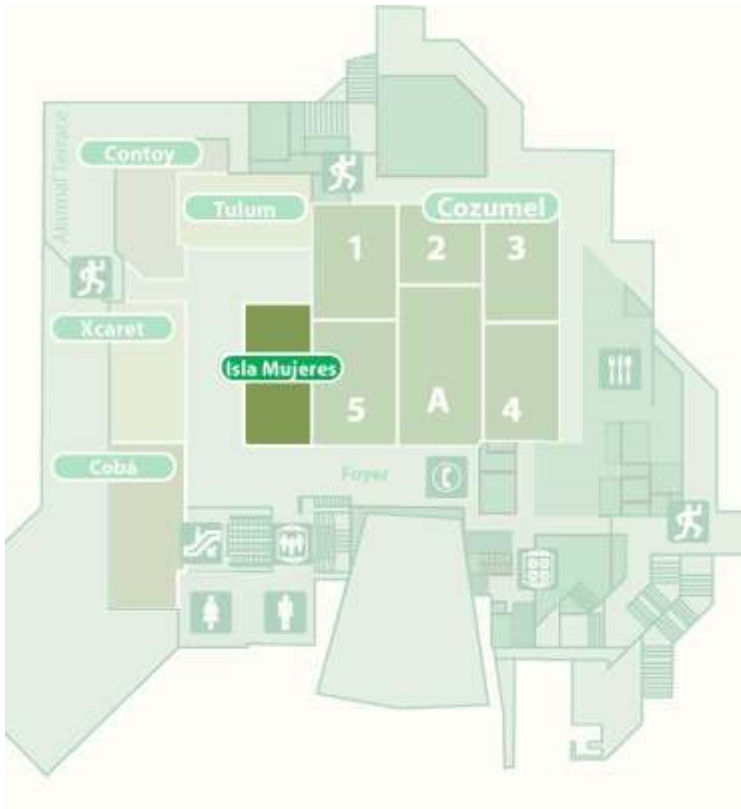

Salon Isla Mujeres

2nd Level

Details:

Floor load capacity:	400 Kg/cm ²
Electrical:	110V -60 Hz
Electrical (optional):	220 V & 440 V - 60 Hz
Voice & Data(optional):	✓
Internet dial-up (optional):	✓
Wireless Internet (optional):	✓
Telephone (optional):	✓
Dimmable Lights:	✓
Hangers (anchors):	✗

Capacities:

	m ²	feet ²	Theater	Classroom	U-Shape	Hollow	Cocktail	Banquet	Tables
ISLA MUJERES	175	1,884	190	84	56	64	190	100	120
Sect. 1	43	463	48	20	20	24	50	20	30
Sect. 2	44	474	48	20	20	24	50	20	30
Sect. 3	44	474	48	20	20	24	50	20	30
Sect. 4	44	474	48	20	20	24	50	20	30

Dimensions:

	Long (meters)	Width (meters)	Area m ²	Long (feet)	Width (feet)	Area ft ²	Height (meters)	Height (feet)
ISLA MUJERES	20.50	8.50	174.25	67.26	27.89	1,875.61	3.7	12.14
1	4.95	8.50	42.08	16.24	27.89	452.89	3.7	12.14
2	5.12	8.50	43.52	16.80	27.89	468.45	3.7	12.14
3	5.16	8.50	43.86	16.93	27.89	472.11	3.7	12.14
4	4.77	8.50	40.55	15.65	27.89	436.42	3.7	12.14
XCARET	20.70	9.65	199.76	67.91	31.66	2,150.14	3.7	12.14